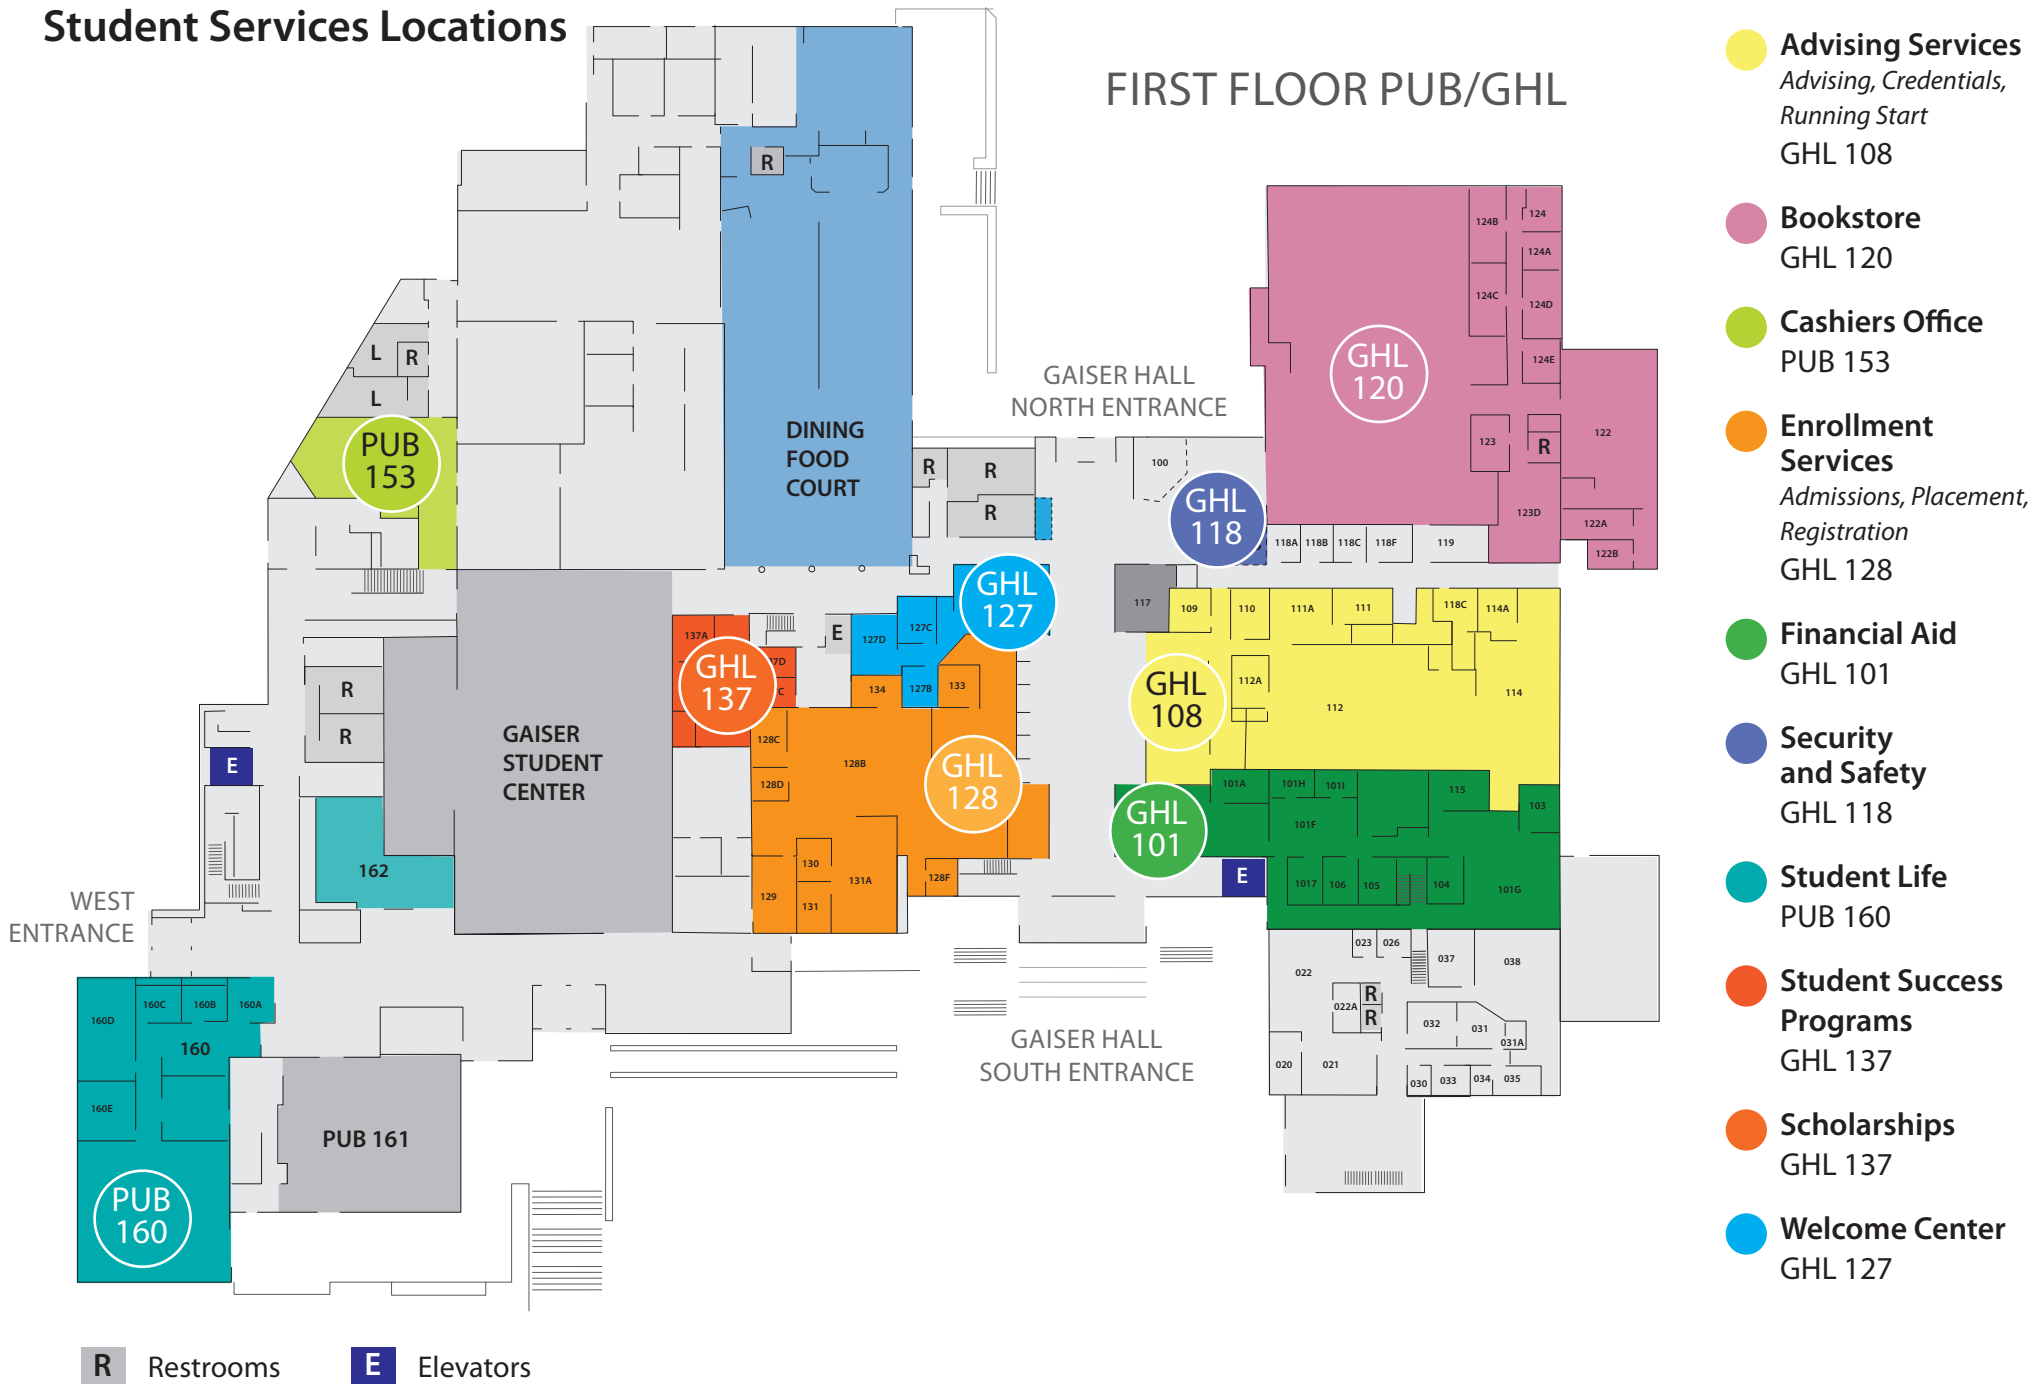

Gaiser Hall and Penguin Union Building

Student Services Locations

- **Advising Services**
Advising, Credentials, Running Start
GHL 108
- **Bookstore**
GHL 120
- **Cashiers Office**
PUB 153
- **Enrollment Services**
Admissions, Placement, Registration
GHL 128
- **Financial Aid**
GHL 101
- **Security and Safety**
GHL 118
- **Student Life**
PUB 160
- **Student Success Programs**
GHL 137
- **Scholarships**
GHL 137
- **Welcome Center**
GHL 127

R Restrooms **E** Elevators

PUB LOWER LEVEL

PENGUIN UNION
SOUTH ENTRANCE

SECOND FLOOR PUB/GHL

- **Career Services**
PUB 002
- **Veterans Resource Center**
PUB 015
- **Disability Support Services (DSS)**
PUB 013
- **Diversity Center**
GHL 214
- **International Programs**
GHL 216
- **Workforce Education Services (WES)**
GHL 215
- **Vice President of Student Affairs Offices**
GHL 204

R Restrooms **E** Elevators

CLARK COLLEGE

1933 Fort Vancouver Way, Vancouver, WA 98663

www.clark.edu