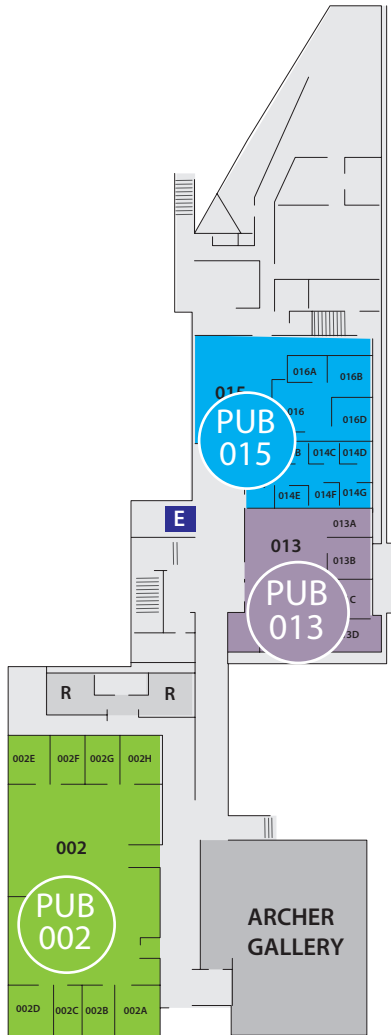

Gaiser Hall and Penguin Union Building

Student Services Locations

- **Advising Services**
Advising, Credentials, Running Start
GHL 108
- **Bookstore**
GHL 120
- **Cashiers Office**
PUB 153
- **Enrollment Services**
Admissions, Placement, Registration
GHL 128
- **Financial Aid**
GHL 101
- **Security and Safety**
GHL 118
- **Student Life**
PUB 160
- **Student Success Programs**
GHL 137
- **Scholarships**
GHL 137
- **Welcome Center**
GHL 127

R Restrooms **E** Elevators

PUB LOWER LEVEL

PENGUIN UNION
SOUTH ENTRANCE

SECOND FLOOR PUB/GHL

- **Career Services**
PUB 002
- **Veterans Resource Center**
PUB 015
- **Disability Support Services (DSS)**
PUB 013
- **Diversity Center**
GHL 214
- **International Programs**
GHL 216
- **Workforce Education Services (WES)**
GHL 215
- **Vice President of Student Affairs Offices**
GHL 204

R Restrooms **E** Elevators

CLARK COLLEGE

1933 Fort Vancouver Way, Vancouver, WA 98663

www.clark.edu